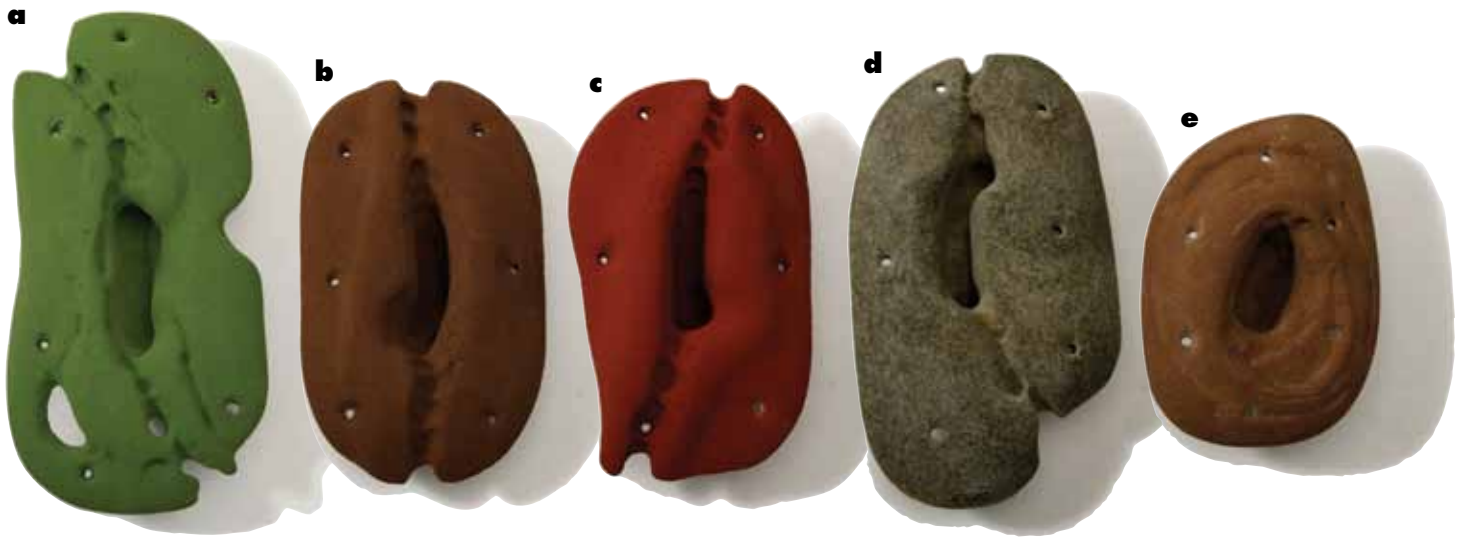

a

b

Inside-Out Holds

Break the monotony of indoor climbing by adding natural, recessed features like cracks and pockets to your home wall

- Hold card doubles as a template for making a few simple cuts to countersink the holds.
- No mounting bracket required
- Two sizes: Small 3" round back, and Large 3" x 6" rectangle back

Small Inside-Out (round back)

Large Inside-Out (rectangle back)

Wood Grips Bolt-on Holds

- Smooth, rounded holds made from Alder wood
- Super skin-friendly wood makes these holds perfect for training
- Attach with 3/8" socket-head cap screws or M10 bolts upon request
- Includes mounting hardware (metric hardware available upon request)
- Available in sets of 5 holds packaged on a card (random) or 25 holds packaged in a box (specify set 1 or 2)