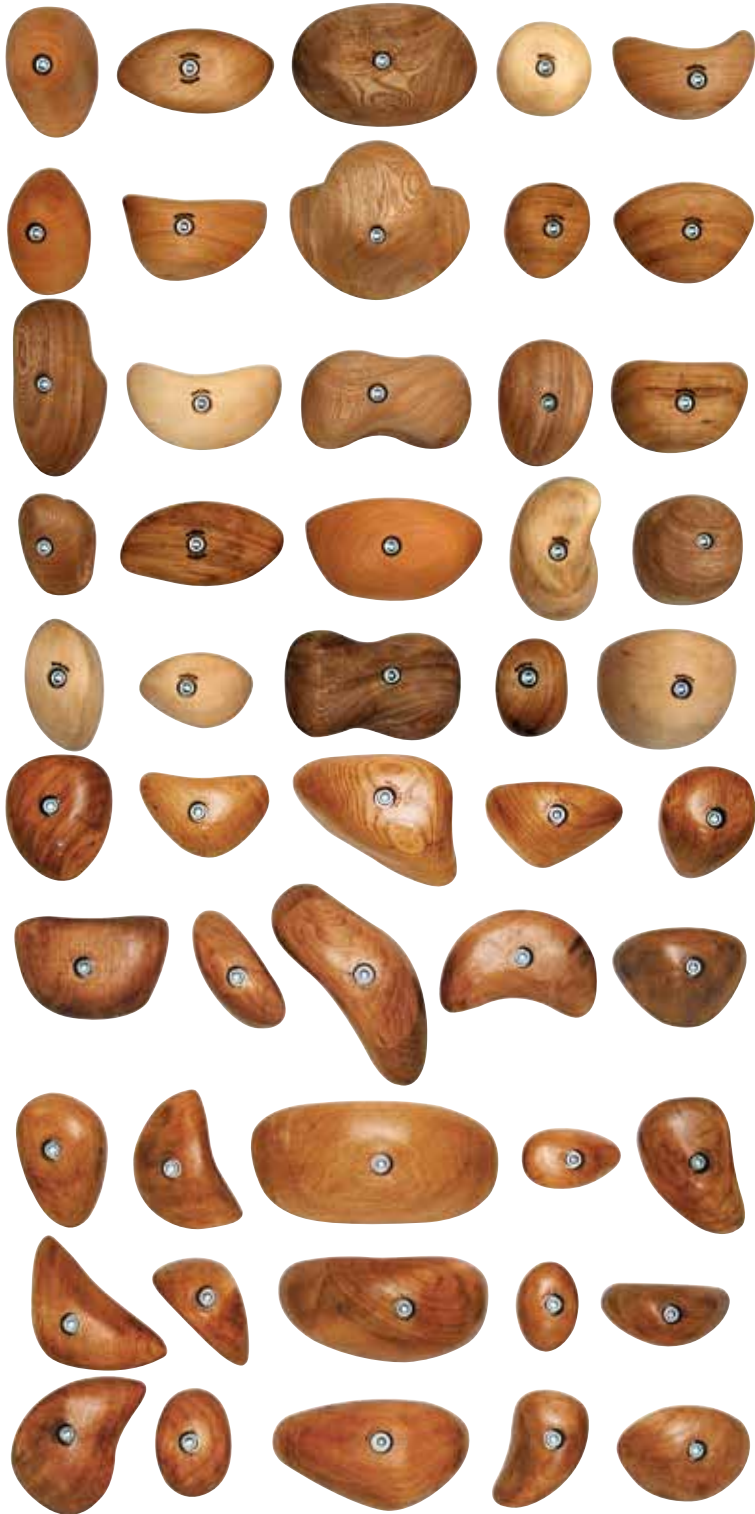

a

b

Inside-Out Holds

Break the monotony of indoor climbing by adding natural, recessed features like cracks and pockets to your home wall

- Hold card doubles as a template for making a few simple cuts to countersink the holds.
- No mounting bracket required
- Two sizes: Small 3" round back, and Large 3" x 6" rectangle back

Small Inside-Out (round back)

Large Inside-Out (rectangle back)

Wood Grips Bolt-on Holds

- Smooth, rounded holds made from Alder wood
- Super skin-friendly wood makes these holds perfect for training
- Attach with 3/8" socket-head cap screws or M10 bolts upon request
- Includes mounting hardware (metric hardware available upon request)
- Available in sets of 5 holds packaged on a card (random) or 25 holds packaged in a box (specify set 1 or 2)

25 pack

Campus Rungs

- Wooden campus board rungs are unsurpassed for feel and consistency
- Custom tooling gives these rungs comfortable smooth shapes
- Individually hand sanded
- Each rung has an incut side and a flat side
- 16" length fits evenly on 4 ft. or 8 ft. panels
- Pre-drilled
- Includes mounting hardware
- Includes detailed guide to construction and training