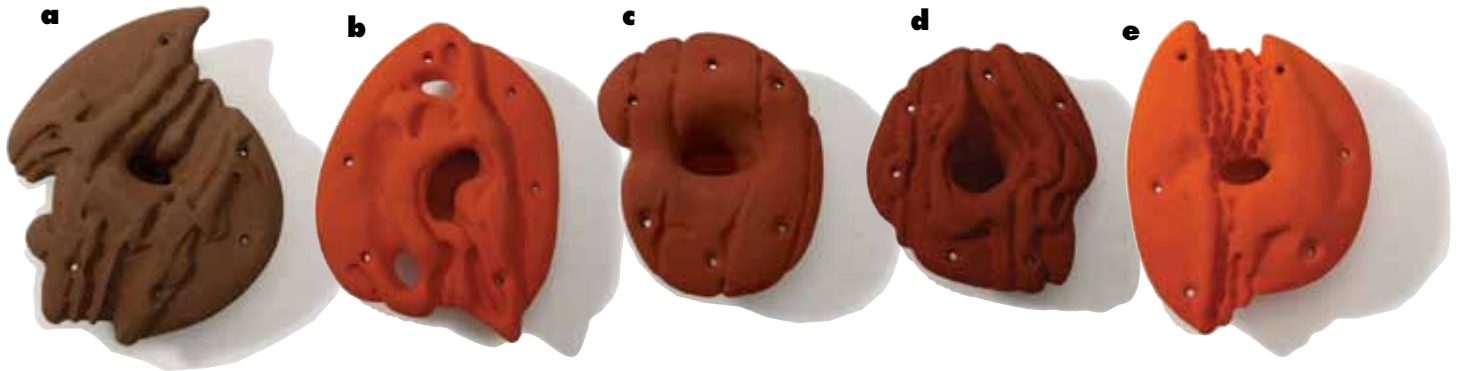

a

b

Inside-Out Holds

Break the monotony of indoor climbing by adding natural, recessed features like cracks and pockets to your home wall

- Hold card doubles as a template for making a few simple cuts to countersink the holds.
- No mounting bracket required
- Two sizes: Small 3" round back, and Large 3" x 6" rectangle back

Small Inside-Out (round back)

Large Inside-Out (rectangle back)

Wood Grips Bolt-on Holds

- Smooth, rounded holds made from Alder wood
- Super skin-friendly wood makes these holds perfect for training
- Attach with 3/8" socket-head cap screws or M10 bolts upon request
- Includes mounting hardware (metric hardware available upon request)
- Available in sets of 5 holds packaged on a card (random) or 25 holds packaged in a box (specify set 1 or 2)