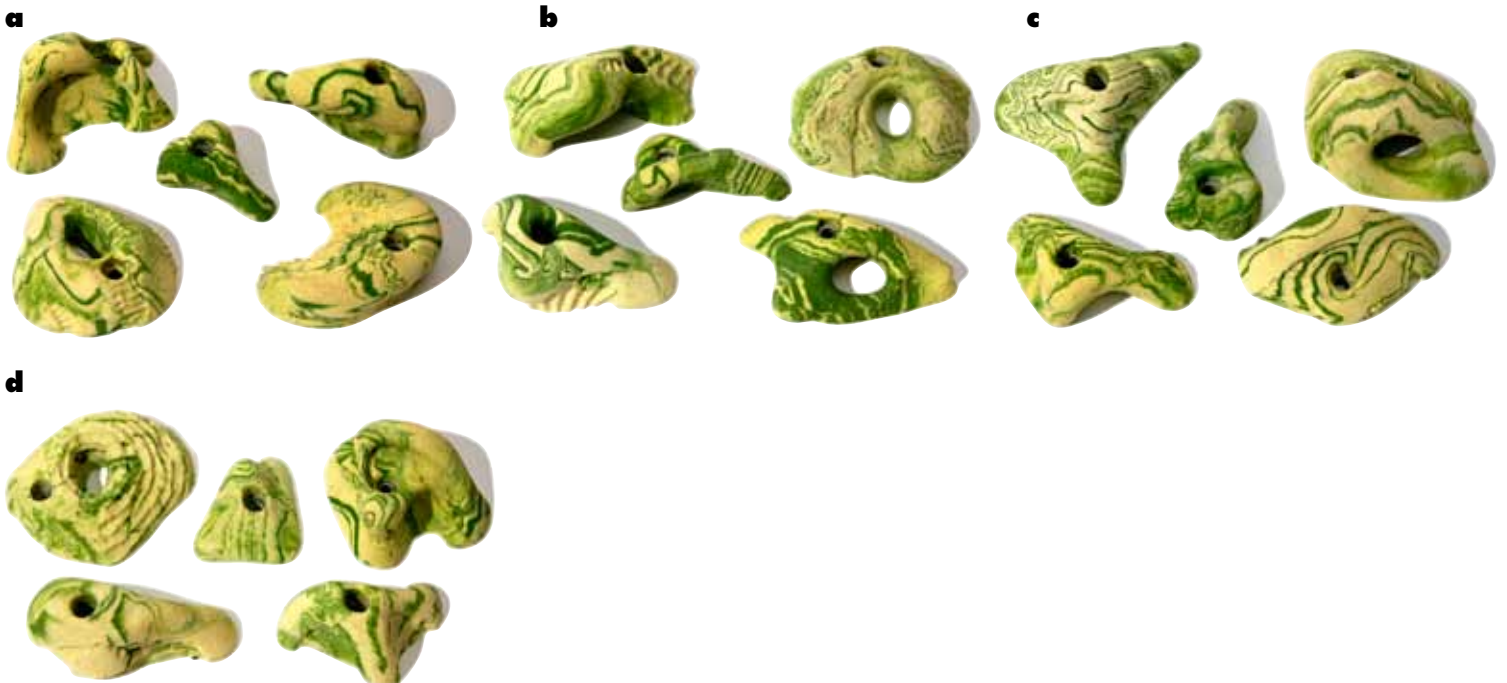

Incredible Helkes

Incut Edges

Naturals